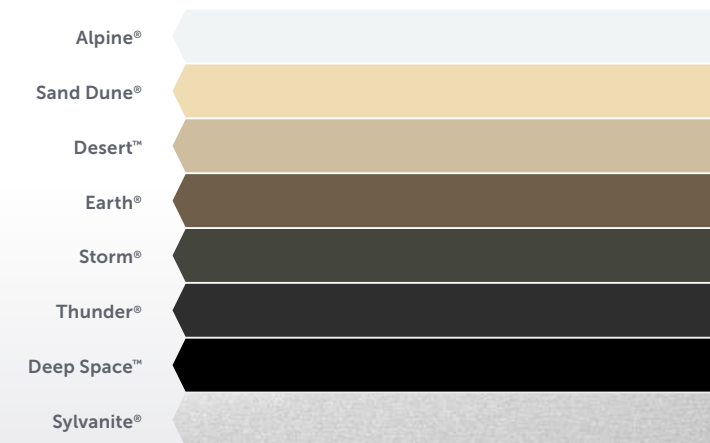

**YOU BRING THE DREAM
WE'LL BRING THE
How To.**

STRATCO
OUTBACK
VERANDAHS • PATIOS • CARPORTS • SUNROOF

STRATCO OUTBACK® COLOUR CHART
SOUTH AUSTRALIA

COLOUR SELECTION GUIDE

CGI COLOUR ROOFING

SINGLE SIDED

R - ROOFING & RAINWATER EQUIVALENT NAME

- Snowdrift™**
R Dover White
- Off White**
R Surfmist
- Smooth Cream**
R Classic Cream
- Merino**
R Paperbark
- Birch**
R Dune
- Driftwood**
R Gully
- Banyan Brown®**
R Jasper
- Moss Vale Sand**
R Evening Haze
- Mist Green**
R Pale Eucalypt
- Caulfield Green**
R Cottage Green
- Heritage Red**
R Manor Red
- Lunar Grey™**
R Southerly
- Gull Grey**
R Shale Grey
- Overcast™**
R Bluegum
- Armour Grey**
R Windspray
- Cobblestone®**
R Wallaby
- Granite®**
R Basalt
- Dark Stone™**
R Ironstone
- Mountain Blue**
R Deep Ocean
- Slate Grey**
R Woodland Grey
- Gun Metal Grey**
R Monument
- Ebony**
R Night Sky

OUTBACK® DECK & CGI

DOUBLE SIDED*

*CGI only

COOLDEK® ROOFING

OUTBACK® FRAMING

NOTE: Sylvanite has a slight price premium due to it having a metallic paint finish.

« SCAN THIS QR CODE TO FIND A STRATCO NEAR YOU