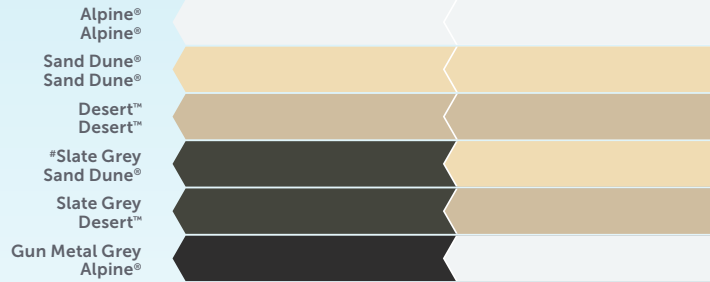

**YOU BRING THE DREAM
WE'LL BRING THE
How To.**

STRATCO
OUTBACK
VERANDAHS • PATIOS • CARPORTS • SUNROOF

STRATCO OUTBACK® COLOUR CHART
SOUTH AUSTRALIA

COLOUR SELECTION GUIDE

CGI COLOUR ROOFING

SINGLE SIDED

R - ROOFING & RAINWATER EQUIVALENT NAME

- Snowdrift™**
R Dover White
- Off White**
R Surfmist
- Smooth Cream**
R Classic Cream
- Merino**
R Paperbark
- Birch**
R Dune
- Driftwood**
R Gully
- Banyan Brown®**
R Jasper
- Moss Vale Sand**
R Evening Haze
- Mist Green**
R Pale Eucalypt
- Caulfield Green**
R Cottage Green
- Heritage Red**
R Manor Red
- Lunar Grey™**
R Southerly
- Gull Grey**
R Shale Grey
- Overcast™**
R Bluegum
- Armour Grey**
R Windspray
- Cobblestone®**
R Wallaby
- Granite®**
R Basalt
- Dark Stone™**
R Ironstone
- Mountain Blue**
R Deep Ocean
- Slate Grey**
R Woodland Grey
- Gun Metal Grey**
R Monument
- Ebony**
R Night Sky

OUTBACK® DECK & CGI

DOUBLE SIDED*

*CGI only

COOLDEK® ROOFING

OUTBACK® FRAMING

NOTE: Sylvanite has a slight price premium due to it having a metallic paint finish.

« SCAN THIS QR CODE TO FIND A STRATCO NEAR YOU